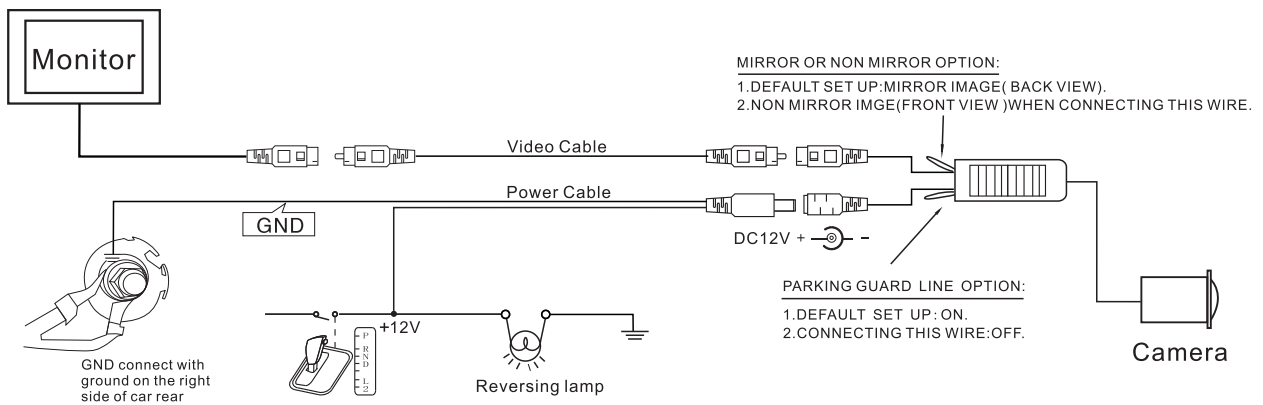

Installation Instruction

|  |                               |  |
|--|-------------------------------|--|
|  <p>BusCAM-20</p> | Current Consumption           | MAX:80mA                                     |
|  | Sensor                        | CMD-III, 1 / 4 "                             |
|  | Resolution (TV LINES)         | 480  |
|  | Minimum illumination          | 0 Lux  |
|  | Angle                         | 120°   |
|  | Effective Pixels              | 656*492                                      |
|  | TV System                     | NTSC   |
|  | Video output                  | Full color video out: 1. 0Vp-p 75 (ohm) load |
|  | Working Voltage               | DC9-16V                                      |
|  | Video Color                   | Full color                                   |
|  | IR Led                        | Yes,Night Vision,10M effective distance      |
|  | Water Proof                   | IP67-IP68                                    |
|  | Operating Temperature         | -30℃ to +70℃                                 |
|  | Parking guard line            | On or Off Switchable                         |
| Image  | Mirror, Non mirror Switchable |  |